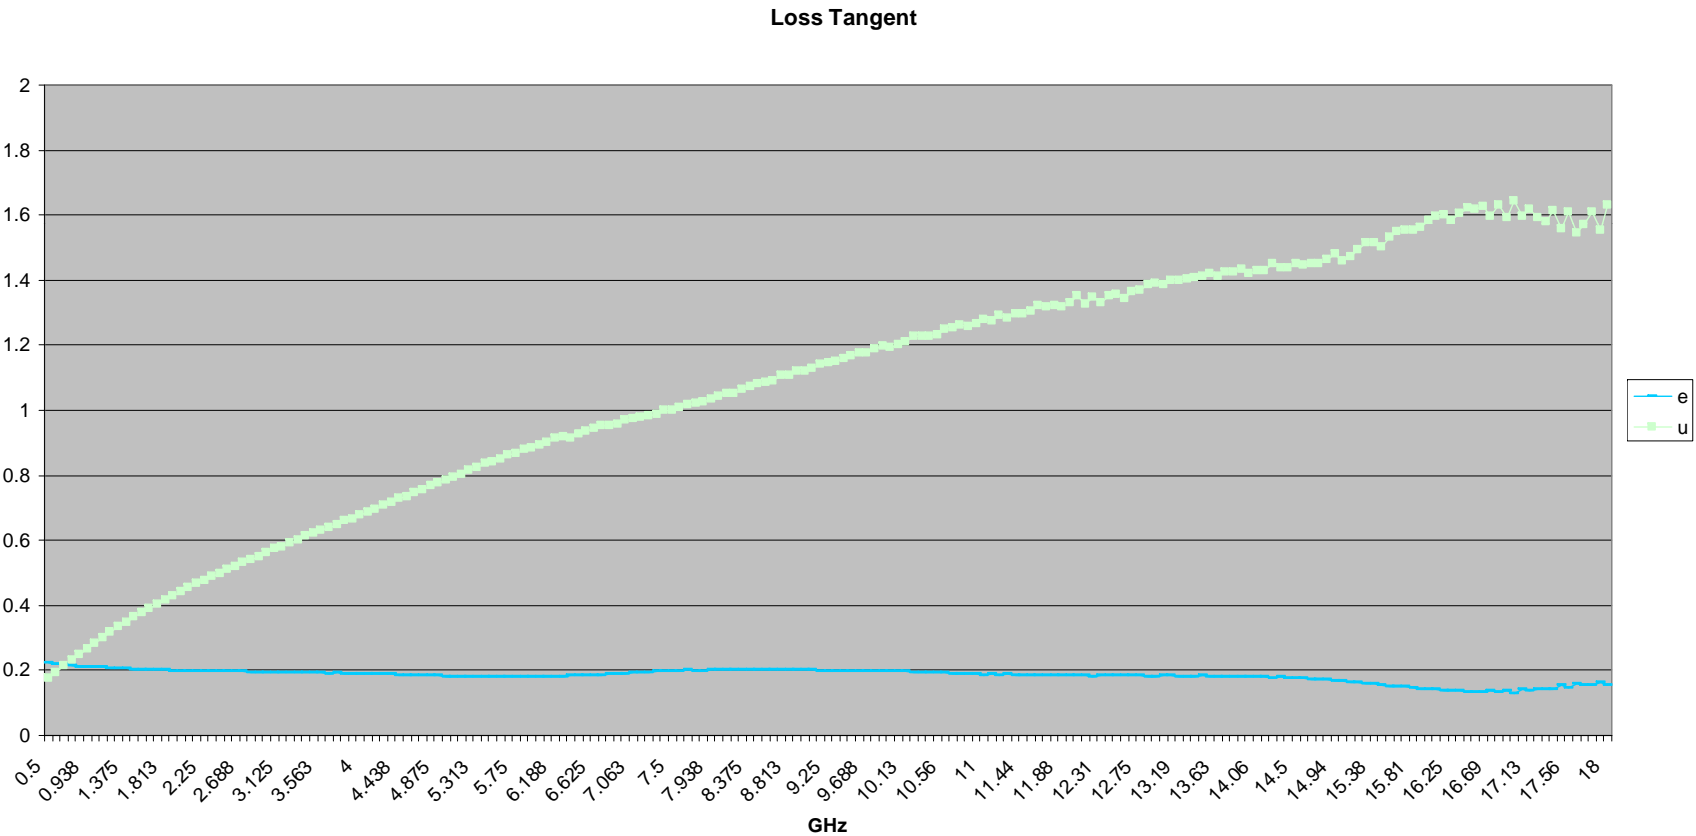

WE-1010 Loss Tangent