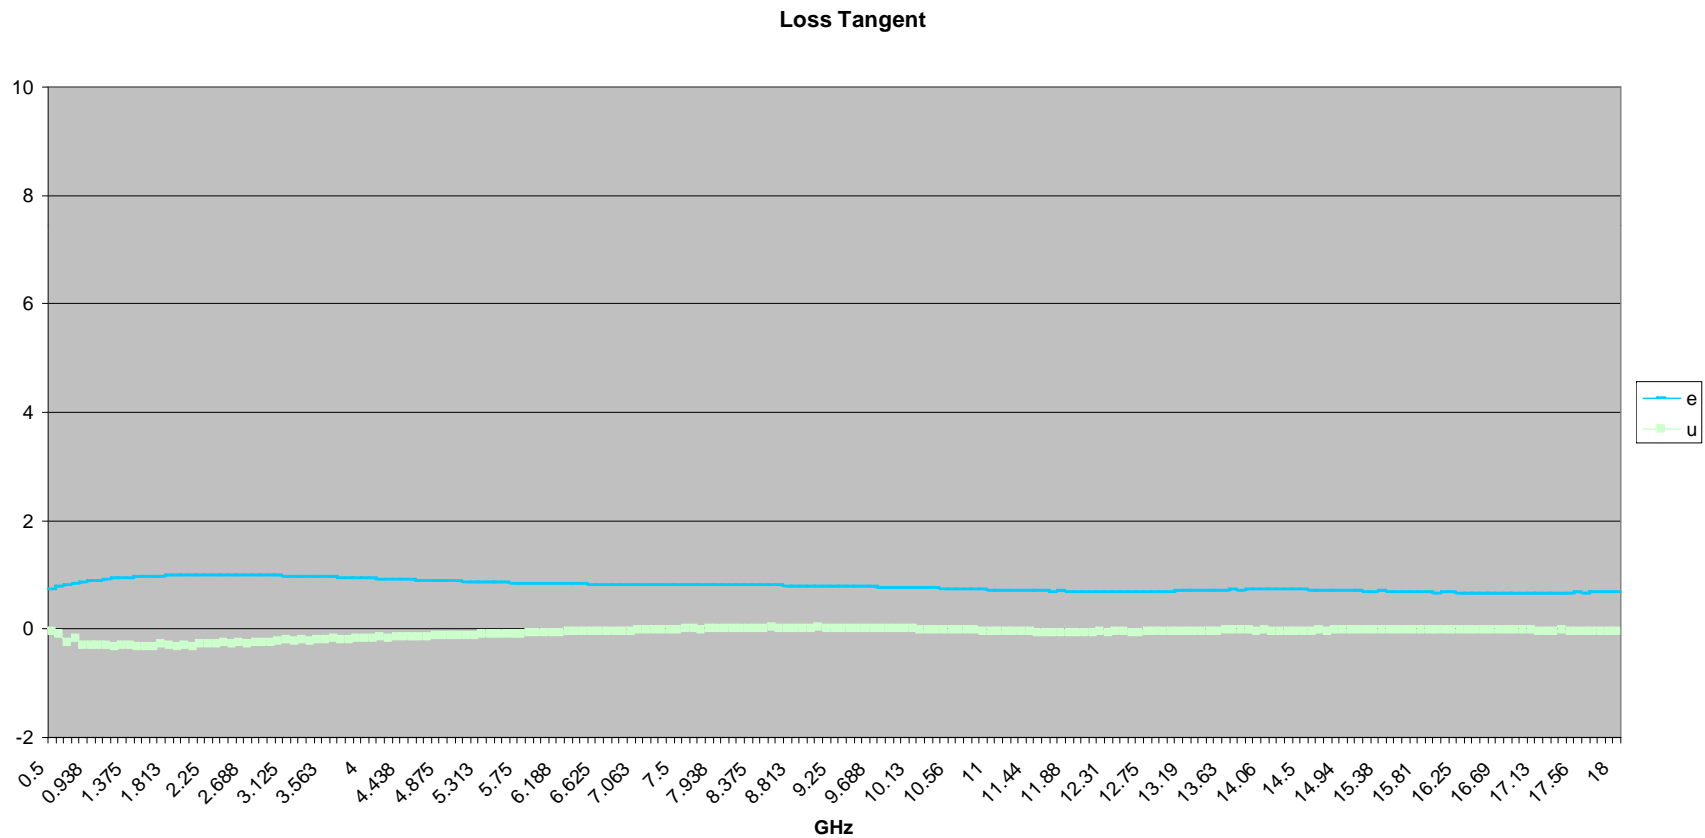

WT-ACAG Loss Tangent