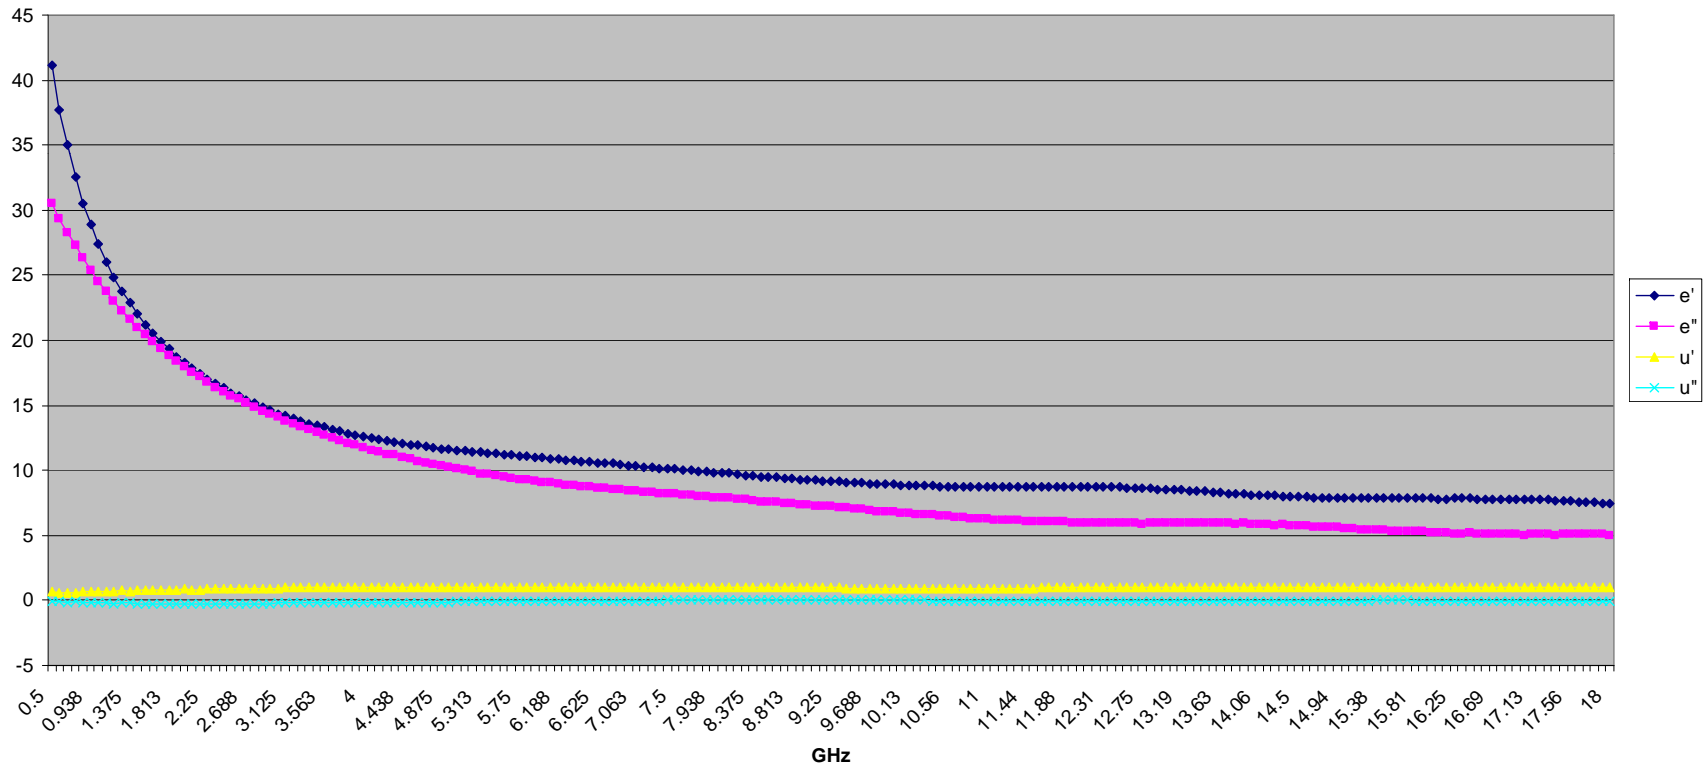

WT-ACAG

WT-ACAG