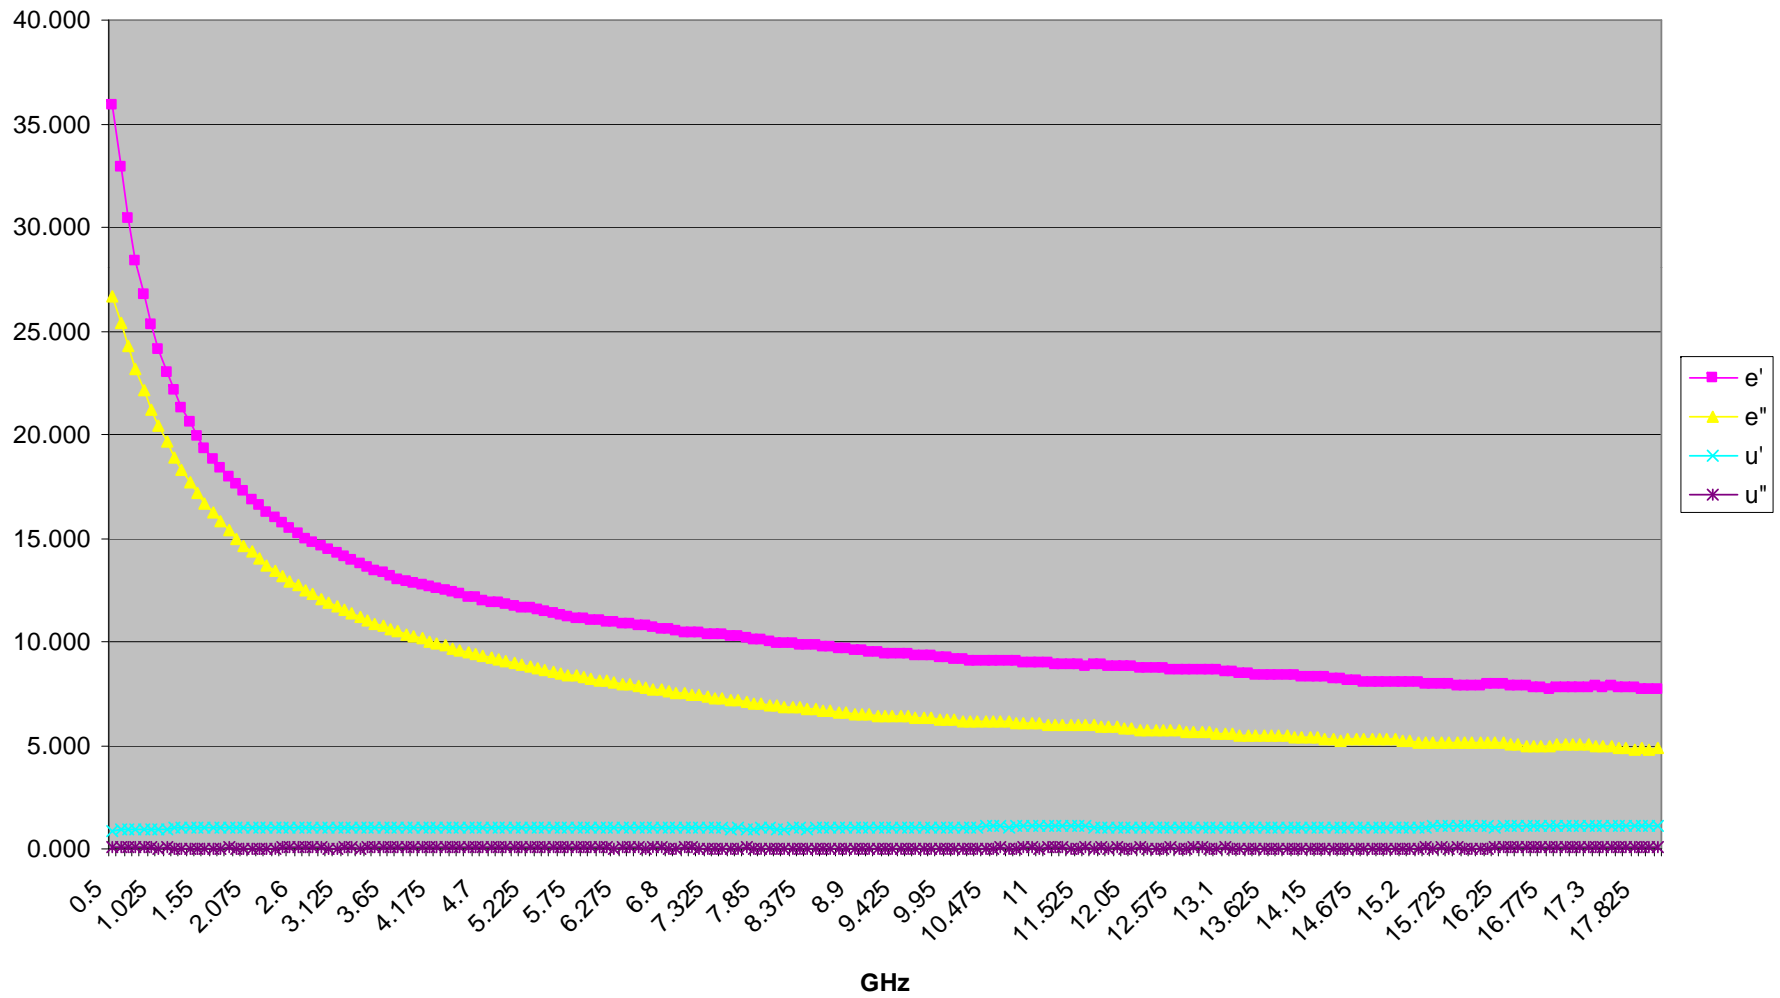

WE-PCAH

WE-PCAH