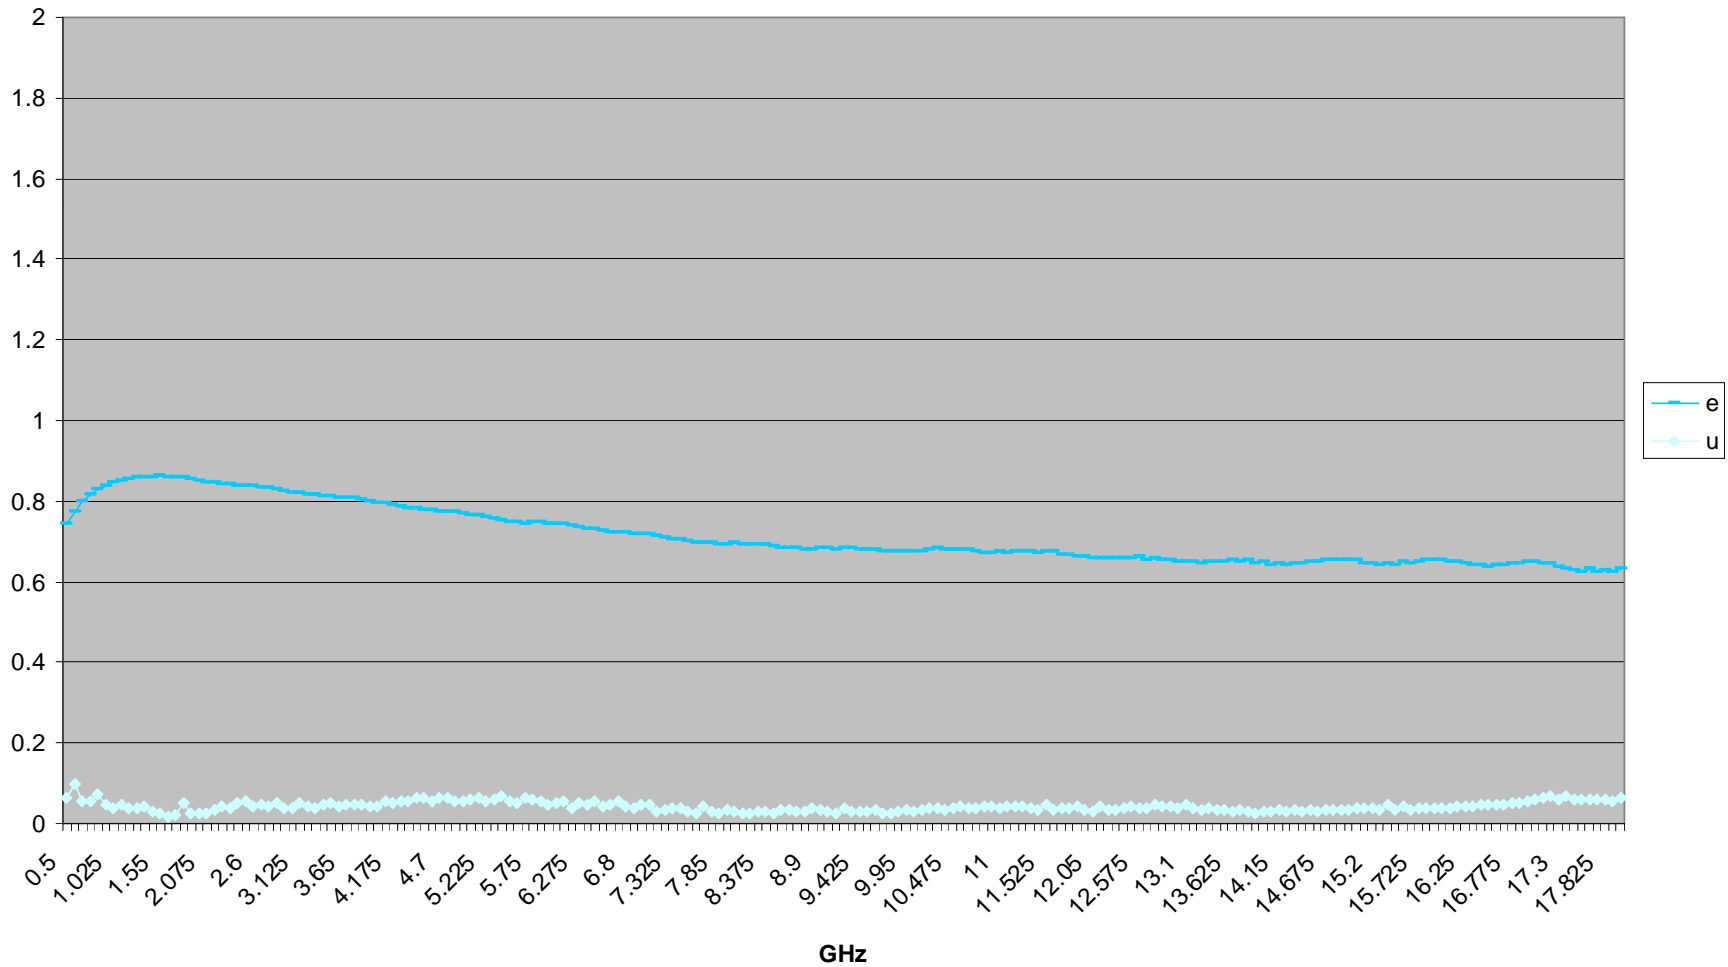

WE-PCA-H Loss Tangent

Loss Tangent