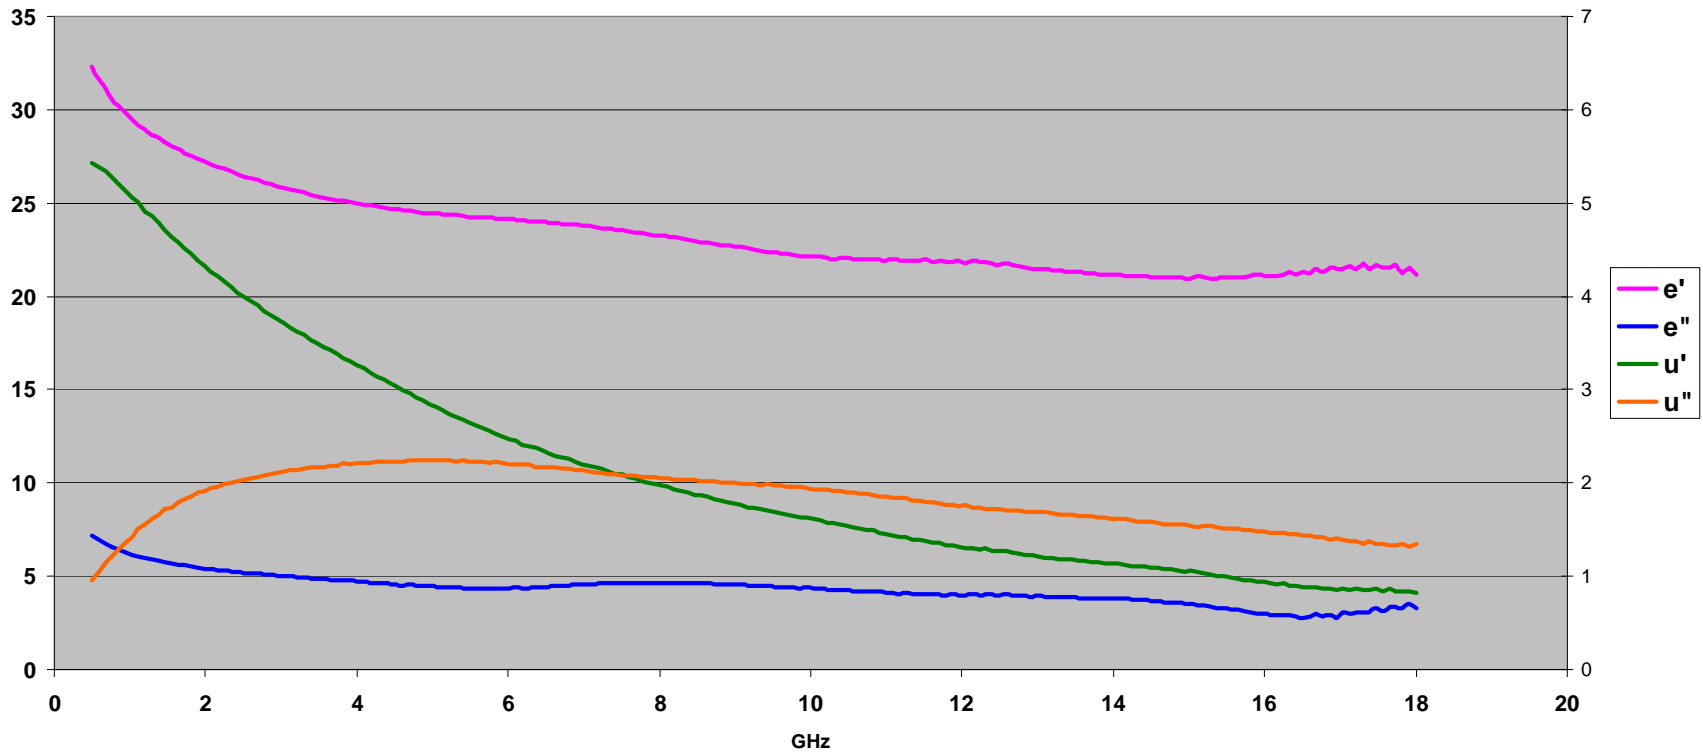

WE-1010

WE-1010